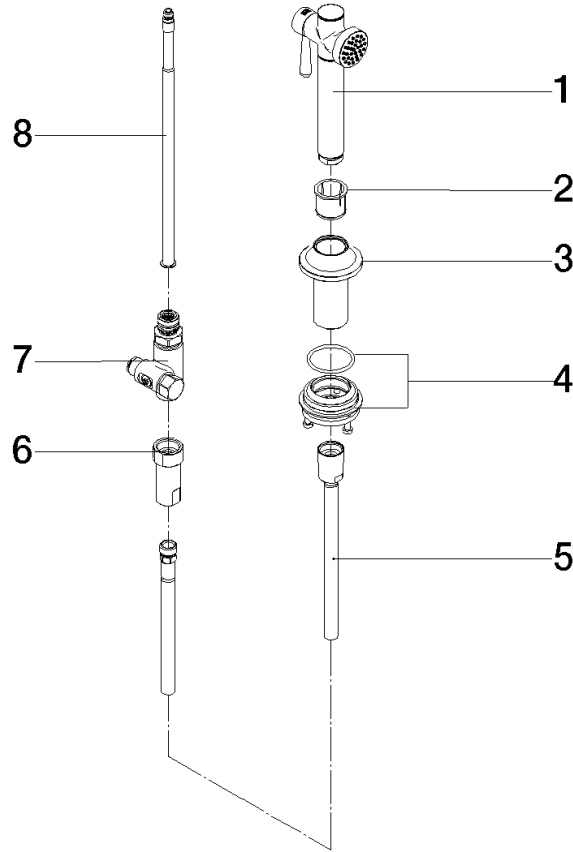

27 718 809

- with round rosette
- spray flow
- automatic spout/shower diverter
- height of mixer 171 mm
- hole diameter rinsing spray 32mm
- fabric braided hose 1500 mm
- sprayface with anti-scaling system
- lead-free
- This product can help a building meet the requirements of Green Building Rating Systems, e.g. LEED®, BREEAM®, DGNB

Can only be combined with 33810809, 33826809, 19815809, 19825809.

Intrinsic protection against back flow.

Button has to be pressed while using.

Residual water may emerge from the spray after closing.

	Chrome	27 718 809-00
	Brushed Platinum	27 718 809-06
	Platinum	27 718 809-08
	Durabrand (23kt Gold)	27 718 809-09
	Dark Chrome	27 718 809-19
	Brushed Durabrand (23kt Gold)	27 718 809-28
	Matte Black	27 718 809-33
	Brushed Champagne (22kt Gold)	27 718 809-46
	Champagne (22kt Gold)	27 718 809-47
	Brushed Chrome	27 718 809-93
	Brushed Dark Platinum	27 718 809-99

27 718 809

mm [inches]

Flow rate chart

Certificates

LGA\_38634.

27 718 809

Parts for other finishes can be found here: Brushed Platinum

Spare parts list

No.	Item Number	Name	Quantity used	Delivery time
1	90 12 11 096 12-00	shower	1	-
Spare part can no longer be ordered, please order the replacement item				
2	90 18 40 085 00 90	sleeve	1	2
3	90 30 01 142 00-00	shaft	1	-
Spare part can no longer be ordered, please order the replacement item				
4	04 23 10 047 00 92	fixing set	1	60
5	90 30 02 062 00-00	hose	1	2
6	90 24 03 241 00 90	nipple	1	2
7	90 17 09 046 12 90	diverter	1	2
8	90 28 20 068 00 90	connection	1	2