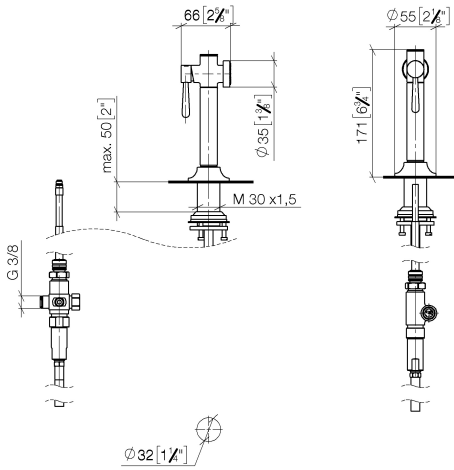

27 718 809

- with round rosette
- spray flow
- automatic spout/shower diverter
- height of mixer 171 mm
- hole diameter rinsing spray 32mm
- fabric braided hose 1500 mm
- sprayface with anti-scaling system
- lead-free
- This product can help a building meet the requirements of Green Building Rating Systems, e.g. LEED®, BREEAM®, DGNB

Can only be combined with 33810809, 33826809, 19815809, 19825809.

Intrinsic protection against back flow.

Button has to be pressed while using.

Residual water may emerge from the spray after closing.

	Chrome	27 718 809-00
	Brushed Platinum	27 718 809-06
	Platinum	27 718 809-08
	Durabrand (23kt Gold)	27 718 809-09
	Dark Chrome	27 718 809-19
	Brushed Durabrand (23kt Gold)	27 718 809-28
	Matte Black	27 718 809-33
	Brushed Champagne (22kt Gold)	27 718 809-46
	Champagne (22kt Gold)	27 718 809-47
	Brushed Chrome	27 718 809-93
	Brushed Dark Platinum	27 718 809-99

27 718 809

mm [inches]

Flow rate chart

Certificates

LGA\_38634.

27 718 809

Parts for other finishes can be found here: Brushed Platinum

Spare parts list

No.	Item Number	Name	Quantity used	Delivery time
1	90 12 11 096 12-00	shower	1	-
Spare part can no longer be ordered, please order the replacement item				
2	90 18 40 085 00 90	sleeve	1	2
3	90 30 01 142 00-00	shaft	1	-
Spare part can no longer be ordered, please order the replacement item				
4	04 23 10 047 00 92	fixing set	1	60
5	90 30 02 062 00-00	hose	1	2
6	90 24 03 241 00 90	nipple	1	2
7	90 17 09 046 12 90	diverter	1	2
8	90 28 20 068 00 90	connection	1	2